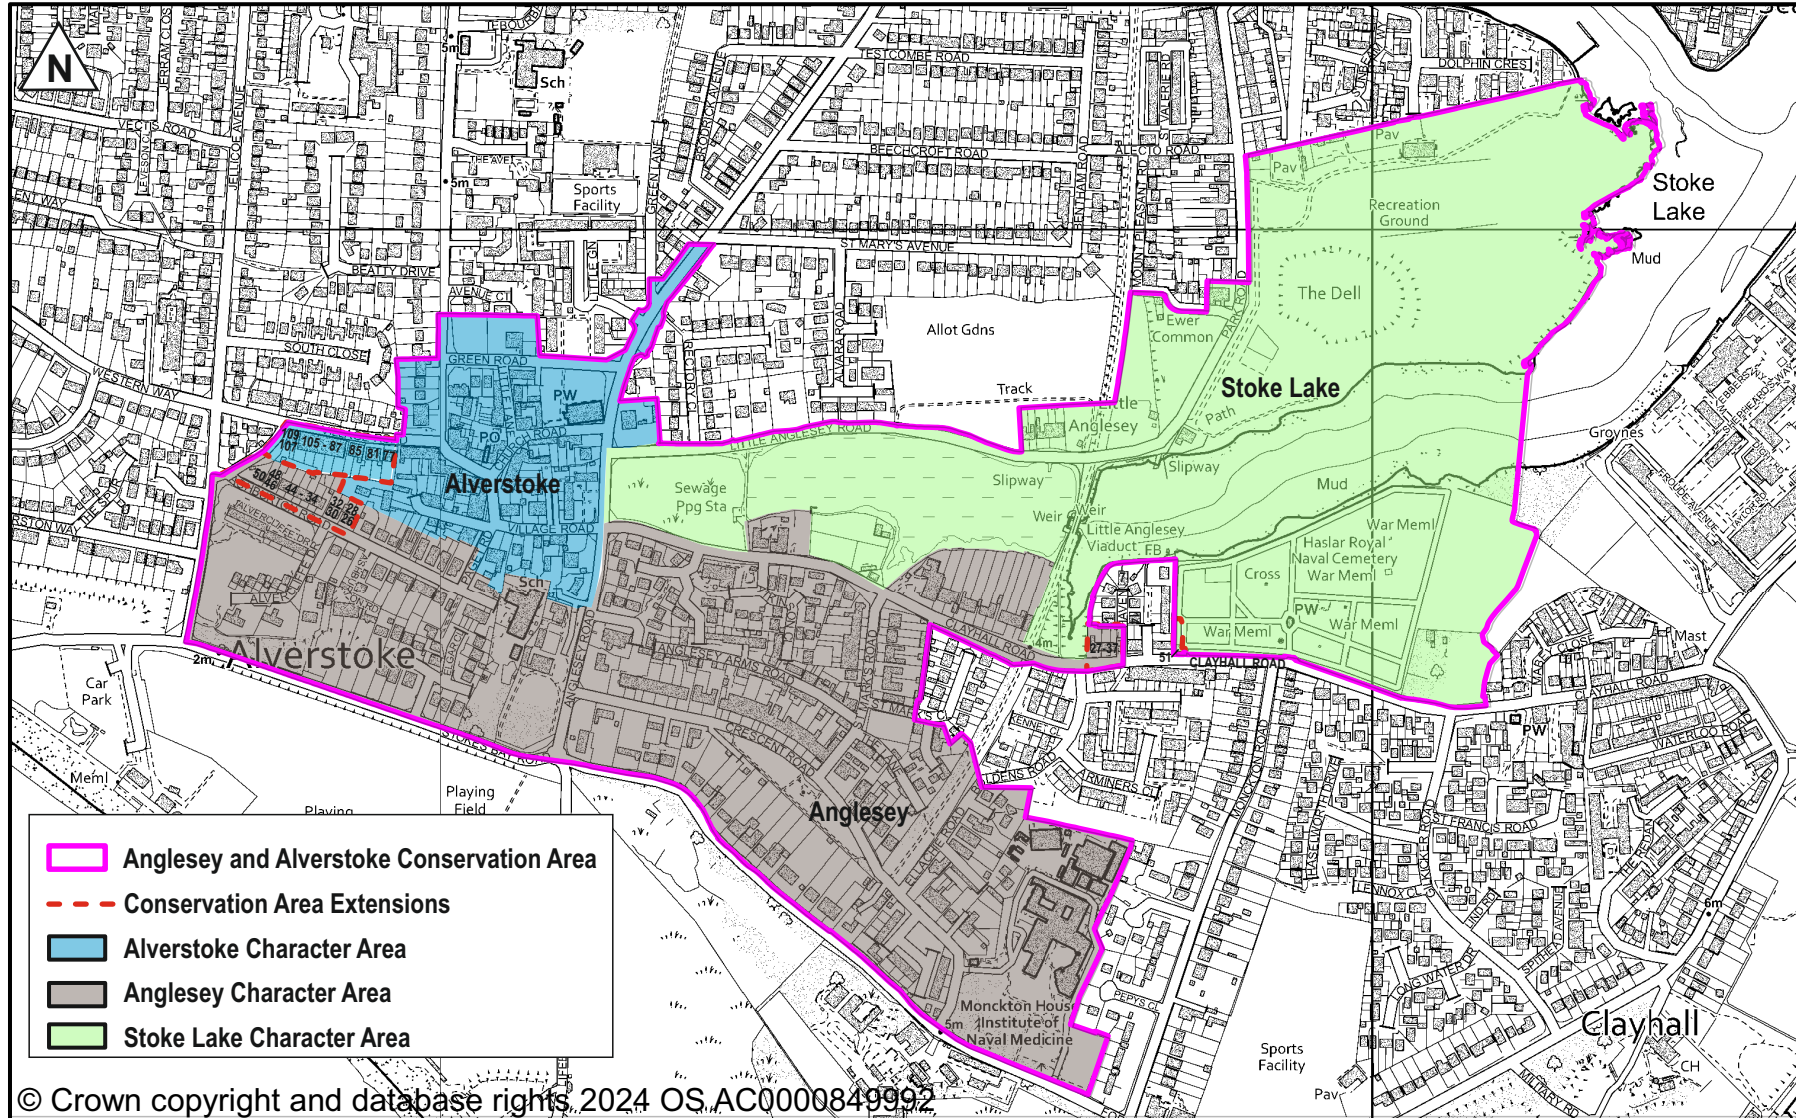

Anglesey and Alvestoke Conservation Area

Designated 1975 (Amended and extended 2024)

You are permitted to use this data solely to enable you to respond to, or interact with, the organisation that provided you with the data. You are not permitted to copy, sub-license, distribute, or sell any of this data to third parties in any form.