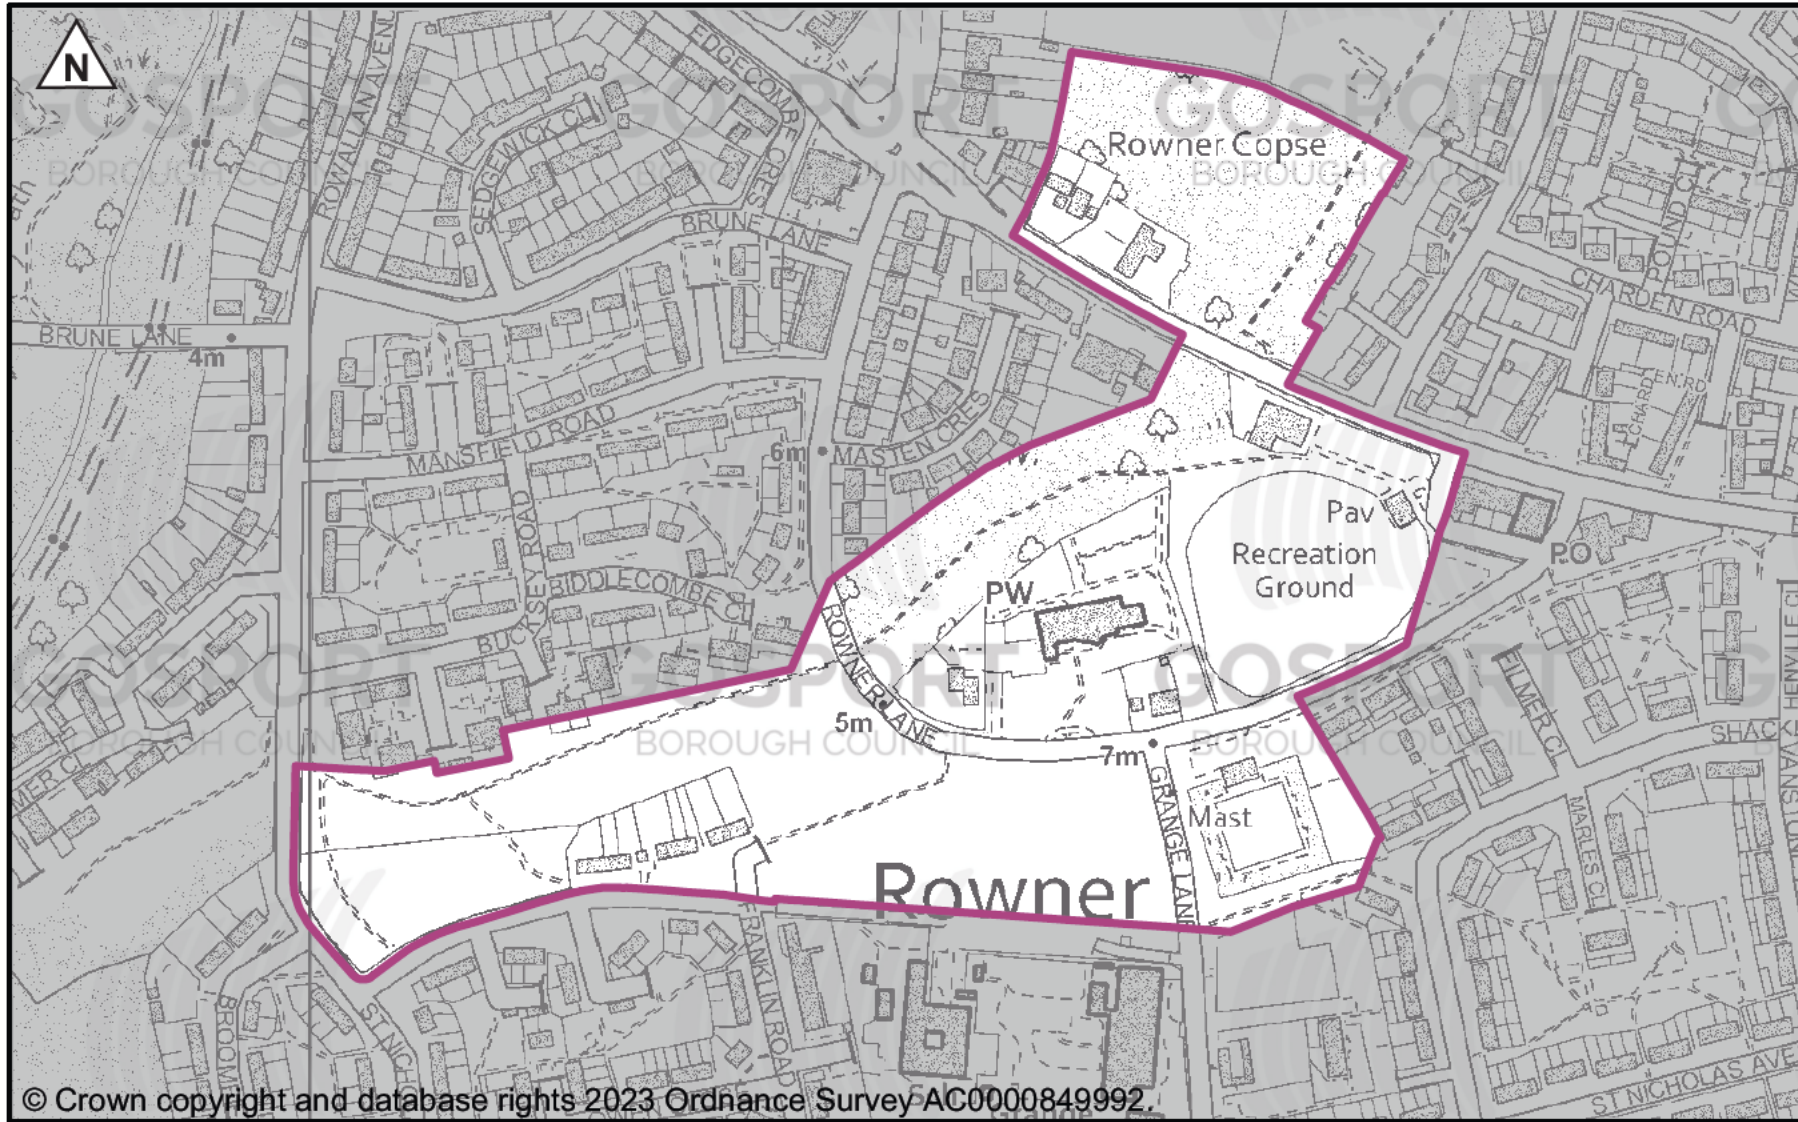

Rowner Village Conservation Area

Designated 1988

© Crown copyright and database rights 2023 Ordnance Survey AC0000849992

You are permitted to use this data solely to enable you to respond to, or interact with, the organisation that provided you with the data. You are not permitted to copy, sub-license, distribute, or sell any of this data to third parties in any form.