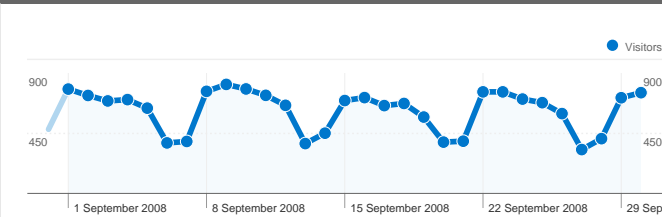

Site Usage

20,677 Visits

47.63% Bounce Rate

60,937 Page Views

00:02:06 Avg. Time on Site

2.95 Pages/Visit

59.42% % New Visits

Visitors Overview

15,635 people visited this site

20,677 Visits

15,635 Absolute Unique Visitors

60,937 Page Views

2.95 Average Page Views

00:02:06 Time on Site

47.63% Bounce Rate

59.42% New Visits

1 - 10 of 7,224

20,677 visits used 14 browsers

Site Usage

Visits	Pages/Visit	Avg. Time on Site	% New Visits	Bounce Rate	
20,677 % of Site Total: 100.00%	2.95 Site Avg: 2.95 (0.00%)	00:02:06 Site Avg: 00:02:06 (0.00%)	59.45% Site Avg: 59.42% (0.05%)	47.63% Site Avg: 47.63% (0.00%)	
Browser	Visits	Pages/Visit	Avg. Time on Site	% New Visits	Bounce Rate
Internet Explorer	17,933	3.00	00:02:08	56.93%	46.66%
Firefox	2,156	2.67	00:02:02	74.81%	51.58%
Safari	337	2.29	00:01:37	71.81%	57.86%
Chrome	92	2.78	00:01:42	88.04%	50.00%
Mozilla	86	1.19	00:00:19	96.51%	94.19%
Opera	47	2.47	00:03:13	85.11%	63.83%
Konqueror	6	1.00	00:00:00	100.00%	100.00%
SeaMonkey	5	1.40	00:00:56	80.00%	60.00%
Playstation 3	4	2.25	00:00:23	100.00%	25.00%
NetFront	3	2.33	00:02:33	66.67%	33.33%

1 - 10 of 14

Search sent 16,020 total visits via 11 sources

Site Usage

Source	Visits	Pages/Visit	Avg. Time on Site	% New Visits	Bounce Rate
Visits 16,020 % of Site Total: 77.48%	Pages/Visit 2.88 Site Avg: 2.95 (-2.17%)	Avg. Time on Site 00:02:03 Site Avg: 00:02:06 (-2.28%)	% New Visits 61.49% Site Avg: 59.42% (3.49%)	Bounce Rate 49.81% Site Avg: 47.63% (4.57%)	
Source	Visits	Pages/Visit	Avg. Time on Site	% New Visits	Bounce Rate
google	13,118	2.79	00:01:55	62.89%	52.11%
yahoo	838	3.36	00:02:41	52.86%	37.95%
msn	579	3.07	00:02:19	54.06%	38.34%
search	532	3.48	00:03:00	54.14%	38.91%
live	383	3.30	00:02:17	64.23%	43.86%
aol	352	3.02	00:02:39	54.83%	41.76%
ask	206	3.54	00:02:52	52.91%	38.35%
altavista	7	4.86	00:04:42	57.14%	14.29%
alltheweb	3	2.67	00:01:00	100.00%	33.33%
onet	1	32.00	00:05:15	100.00%	0.00%