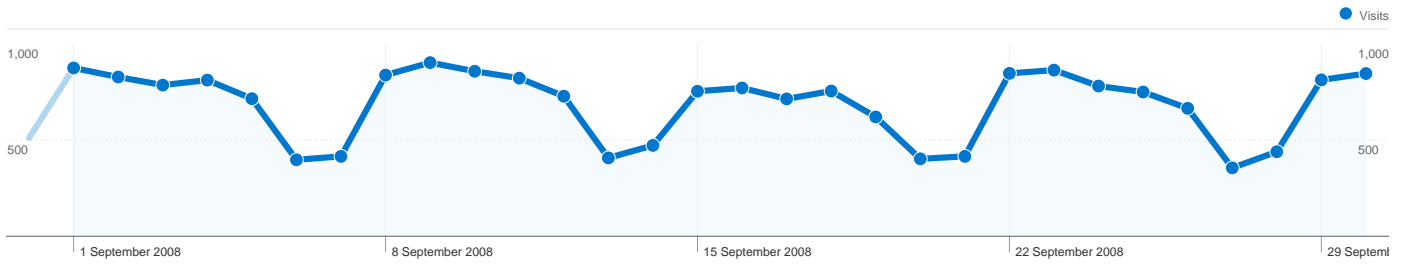

1 - 10 of 1,467

Search sent 16,020 total visits via 7,224 keywords

Site Usage

Visits	Pages/Visit	Avg. Time on Site	% New Visits	Bounce Rate	
16,020 % of Site Total: 77.48%	2.88 Site Avg: 2.95 (-2.17%)	00:02:03 Site Avg: 00:02:06 (-2.28%)	61.49% Site Avg: 59.42% (3.49%)	49.81% Site Avg: 47.63% (4.57%)	
Keyword	Visits	Pages/Visit	Avg. Time on Site	% New Visits	Bounce Rate
gosport borough council	2,057	4.22	00:03:18	40.74%	24.21%
gosport council	1,426	4.05	00:03:00	42.08%	23.49%
gosport	793	3.23	00:02:00	71.63%	46.66%
gosport ice rink	518	2.02	00:01:14	81.66%	53.86%
holbrook leisure centre	177	2.87	00:01:49	55.37%	33.90%
housing	96	1.25	00:00:37	0.00%	89.58%
holbrook swimming pool	94	2.09	00:01:03	43.62%	67.02%
www.gosport.gov.uk	93	4.03	00:03:32	27.96%	24.73%
gosport borough	85	4.48	00:03:58	34.12%	20.00%
gosport bc	79	3.53	00:02:03	45.57%	30.38%

1 - 10 of 7,224

20,677 visits used 14 browsers

Site Usage

Visits	Pages/Visit	Avg. Time on Site	% New Visits	Bounce Rate	
20,677 % of Site Total: 100.00%	2.95 Site Avg: 2.95 (0.00%)	00:02:06 Site Avg: 00:02:06 (0.00%)	59.45% Site Avg: 59.42% (0.05%)	47.63% Site Avg: 47.63% (0.00%)	
Browser	Visits	Pages/Visit	Avg. Time on Site	% New Visits	Bounce Rate
Internet Explorer	17,933	3.00	00:02:08	56.93%	46.66%
Firefox	2,156	2.67	00:02:02	74.81%	51.58%
Safari	337	2.29	00:01:37	71.81%	57.86%
Chrome	92	2.78	00:01:42	88.04%	50.00%
Mozilla	86	1.19	00:00:19	96.51%	94.19%
Opera	47	2.47	00:03:13	85.11%	63.83%
Konqueror	6	1.00	00:00:00	100.00%	100.00%
SeaMonkey	5	1.40	00:00:56	80.00%	60.00%
Playstation 3	4	2.25	00:00:23	100.00%	25.00%
NetFront	3	2.33	00:02:33	66.67%	33.33%