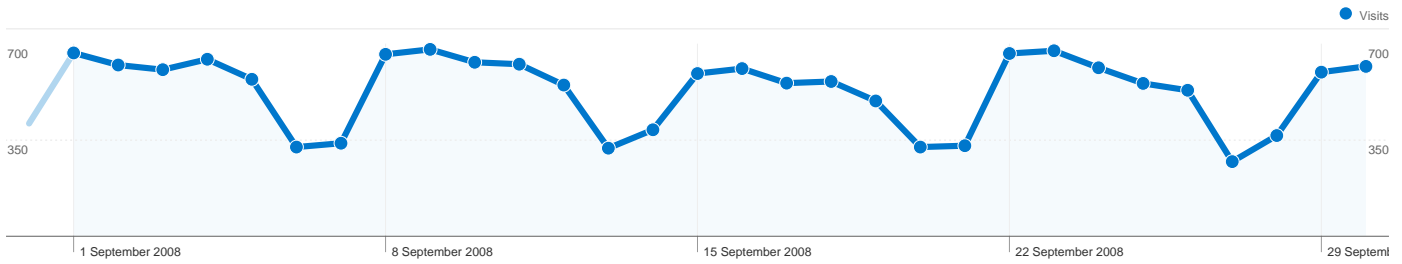

Search sent 16,020 total visits via 7,224 keywords

Site Usage

Visits	Pages/Visit	Avg. Time on Site	% New Visits	Bounce Rate	
16,020 % of Site Total: 77.48%	2.88 Site Avg: 2.95 (-2.17%)	00:02:03 Site Avg: 00:02:06 (-2.28%)	61.49% Site Avg: 59.42% (3.49%)	49.81% Site Avg: 47.63% (4.57%)	
Keyword	Visits	Pages/Visit	Avg. Time on Site	% New Visits	Bounce Rate
gosport borough council	2,057	4.22	00:03:18	40.74%	24.21%
gosport council	1,426	4.05	00:03:00	42.08%	23.49%
gosport	793	3.23	00:02:00	71.63%	46.66%
gosport ice rink	518	2.02	00:01:14	81.66%	53.86%
holbrook leisure centre	177	2.87	00:01:49	55.37%	33.90%
housing	96	1.25	00:00:37	0.00%	89.58%
holbrook swimming pool	94	2.09	00:01:03	43.62%	67.02%
www.gosport.gov.uk	93	4.03	00:03:32	27.96%	24.73%
gosport borough	85	4.48	00:03:58	34.12%	20.00%
gosport bc	79	3.53	00:02:03	45.57%	30.38%

1 - 10 of 7,224