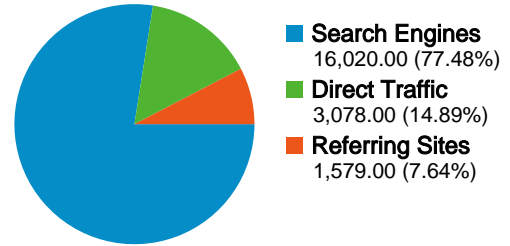

Browser	Visits	% visits
Internet Explorer	17,933	86.73%
Firefox	2,156	10.43%
Safari	337	1.63%
Chrome	92	0.44%
Mozilla	86	0.42%

Search Engines

Source	Visits	% visits
google	13,118	81.89%
yahoo	838	5.23%
msn	579	3.61%
search	532	3.32%
live	383	2.39%

15,635 people visited this site

20,677 Visits

15,635 Absolute Unique Visitors

60,937 Page Views

2.95 Average Page Views

00:02:06 Time on Site

47.63% Bounce Rate

59.42% New Visits

All traffic sources sent a total of 20,677 visits

-  14.89% Direct Traffic
-  7.64% Referring Sites
-  77.48% Search Engines

Top Traffic Sources

Sources	Visits	% visits
google (organic)	13,118	63.44%
(direct) ((none))	3,078	14.89%
yahoo (organic)	838	4.05%
msn (organic)	579	2.80%
search (organic)	532	2.57%

1 - 10 of 7,224

20,677 visits used 14 browsers

Site Usage

Visits	Pages/Visit	Avg. Time on Site	% New Visits	Bounce Rate	
20,677 % of Site Total: 100.00%	2.95 Site Avg: 2.95 (0.00%)	00:02:06 Site Avg: 00:02:06 (0.00%)	59.45% Site Avg: 59.42% (0.05%)	47.63% Site Avg: 47.63% (0.00%)	
Browser	Visits	Pages/Visit	Avg. Time on Site	% New Visits	Bounce Rate
Internet Explorer	17,933	3.00	00:02:08	56.93%	46.66%
Firefox	2,156	2.67	00:02:02	74.81%	51.58%
Safari	337	2.29	00:01:37	71.81%	57.86%
Chrome	92	2.78	00:01:42	88.04%	50.00%
Mozilla	86	1.19	00:00:19	96.51%	94.19%
Opera	47	2.47	00:03:13	85.11%	63.83%
Konqueror	6	1.00	00:00:00	100.00%	100.00%
SeaMonkey	5	1.40	00:00:56	80.00%	60.00%
Playstation 3	4	2.25	00:00:23	100.00%	25.00%
NetFront	3	2.33	00:02:33	66.67%	33.33%