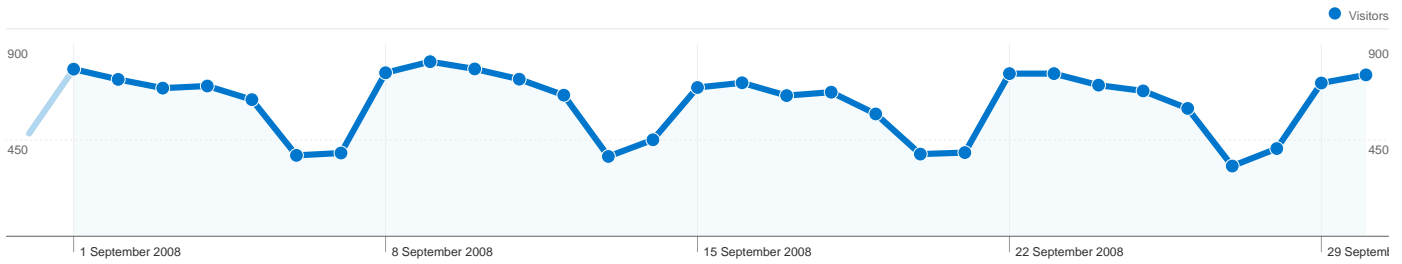

Site Usage

20,677 Visits

47.63% Bounce Rate

60,937 Page Views

00:02:06 Avg. Time on Site

2.95 Pages/Visit

59.42% % New Visits

Visitors Overview

Browser	Visits	% visits
Internet Explorer	17,933	86.73%
Firefox	2,156	10.43%
Safari	337	1.63%
Chrome	92	0.44%
Mozilla	86	0.42%

Search Engines

Source	Visits	% visits
google	13,118	81.89%
yahoo	838	5.23%
msn	579	3.61%
search	532	3.32%
live	383	2.39%

15,635 people visited this site

20,677 Visits

15,635 Absolute Unique Visitors

60,937 Page Views

2.95 Average Page Views

00:02:06 Time on Site

47.63% Bounce Rate

59.42% New Visits

1 - 10 of 14

Search sent 16,020 total visits via 11 sources

Site Usage

Source	Visits	Pages/Visit	Avg. Time on Site	% New Visits	Bounce Rate
Visits 16,020 % of Site Total: 77.48%	Pages/Visit 2.88 Site Avg: 2.95 (-2.17%)	Avg. Time on Site 00:02:03 Site Avg: 00:02:06 (-2.28%)	% New Visits 61.49% Site Avg: 59.42% (3.49%)	Bounce Rate 49.81% Site Avg: 47.63% (4.57%)	
Source	Visits	Pages/Visit	Avg. Time on Site	% New Visits	Bounce Rate
google	13,118	2.79	00:01:55	62.89%	52.11%
yahoo	838	3.36	00:02:41	52.86%	37.95%
msn	579	3.07	00:02:19	54.06%	38.34%
search	532	3.48	00:03:00	54.14%	38.91%
live	383	3.30	00:02:17	64.23%	43.86%
aol	352	3.02	00:02:39	54.83%	41.76%
ask	206	3.54	00:02:52	52.91%	38.35%
altavista	7	4.86	00:04:42	57.14%	14.29%
alltheweb	3	2.67	00:01:00	100.00%	33.33%
onet	1	32.00	00:05:15	100.00%	0.00%