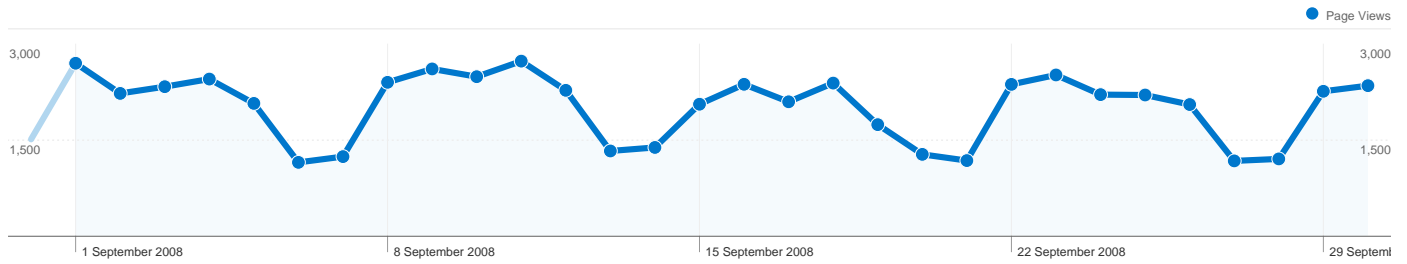

1,467 page titles were viewed a total of 60,937 times

Content Performance

Page Views 60,937 % of Site Total: 100.00%	Unique Page Views 44,457 % of Site Total: 100.00%	Time on Page 00:01:05 Site Avg: 00:01:05 (0.00%)	Bounce Rate 47.63% Site Avg: 47.63% (0.00%)	% Exit 33.93% Site Avg: 33.93% (0.00%)	$ Index £0.00 Site Avg: £0.00 (0.00%)

Page Title	Page Views	Unique Page Views	Time on Page	Bounce Rate	% Exit	$ Index
Gosport Borough Council - Welcome to Gosport Borough Council	10,989	8,559	00:00:51	27.87%	29.96%	£0.00
Gosport Borough Council - Job Vacancies	3,502	2,497	00:00:48	45.70%	41.40%	£0.00
Gosport Borough Council - Planning Section	2,467	1,996	00:01:37	66.24%	52.78%	£0.00
Gosport Borough Council - Gosport Ice Rink	1,624	967	00:01:09	52.91%	50.43%	£0.00
Gosport Borough Council - A-Z of Online Forms	1,282	869	00:00:25	23.53%	7.57%	£0.00
Gosport Borough Council - Housing Services	1,234	844	00:01:19	49.18%	36.22%	£0.00
Gosport Borough Council - Holbrook Recreation Centre	1,088	694	00:00:53	35.88%	31.62%	£0.00
Gosport Borough Council - Local Events	1,002	487	00:00:41	23.84%	17.86%	£0.00
Gosport Borough Council - Fort Gilkicker	895	179	00:01:44	20.54%	17.09%	£0.00
Gosport Borough Council - Online Payments	877	773	00:03:48	30.12%	30.56%	£0.00

1 - 10 of 1,467