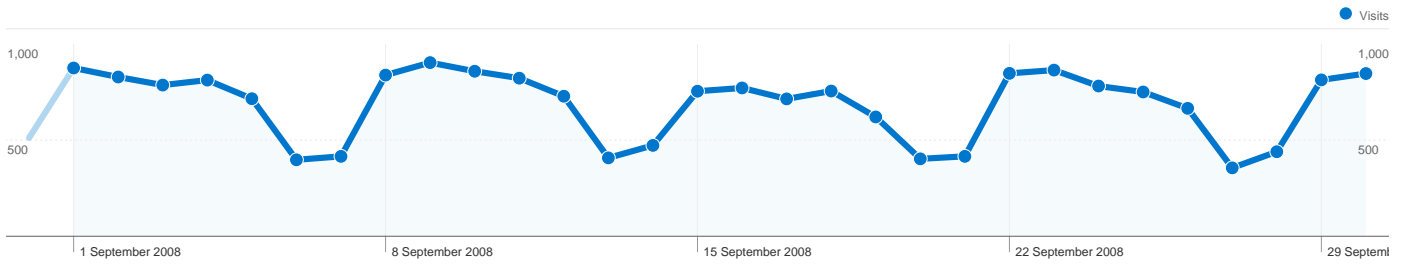

All traffic sources sent a total of 20,677 visits

- 14.89% Direct Traffic
- 7.64% Referring Sites
- 77.48% Search Engines