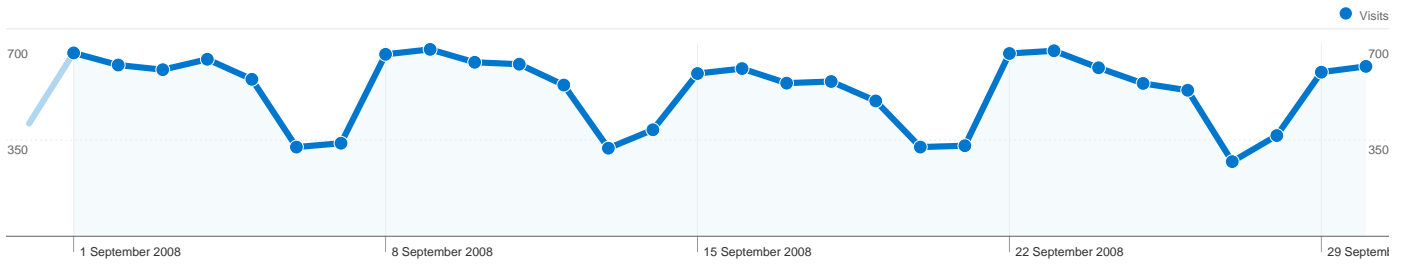

Search sent 16,020 total visits via 11 sources

Site Usage

Source	Visits	Pages/Visit	Avg. Time on Site	% New Visits	Bounce Rate
Visits 16,020 % of Site Total: 77.48%	Pages/Visit 2.88 Site Avg: 2.95 (-2.17%)	Avg. Time on Site 00:02:03 Site Avg: 00:02:06 (-2.28%)	% New Visits 61.49% Site Avg: 59.42% (3.49%)	Bounce Rate 49.81% Site Avg: 47.63% (4.57%)	
Source	Visits	Pages/Visit	Avg. Time on Site	% New Visits	Bounce Rate
google	13,118	2.79	00:01:55	62.89%	52.11%
yahoo	838	3.36	00:02:41	52.86%	37.95%
msn	579	3.07	00:02:19	54.06%	38.34%
search	532	3.48	00:03:00	54.14%	38.91%
live	383	3.30	00:02:17	64.23%	43.86%
aol	352	3.02	00:02:39	54.83%	41.76%
ask	206	3.54	00:02:52	52.91%	38.35%
altavista	7	4.86	00:04:42	57.14%	14.29%
alltheweb	3	2.67	00:01:00	100.00%	33.33%
onet	1	32.00	00:05:15	100.00%	0.00%

1 - 10 of 11