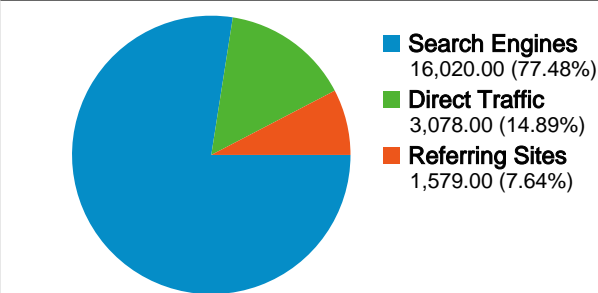

Traffic Sources Overview

Keywords

Keyword	Visits	% visits
gosport borough council	2,057	12.84%
gosport council	1,426	8.90%
gosport	793	4.95%
gosport ice rink	518	3.23%
holbrook leisure centre	177	1.10%

Browsers

Browser	Visits	% visits
Internet Explorer	17,933	86.73%
Firefox	2,156	10.43%
Safari	337	1.63%
Chrome	92	0.44%
Mozilla	86	0.42%

Search Engines

Source	Visits	% visits
google	13,118	81.89%
yahoo	838	5.23%
msn	579	3.61%
search	532	3.32%
live	383	2.39%