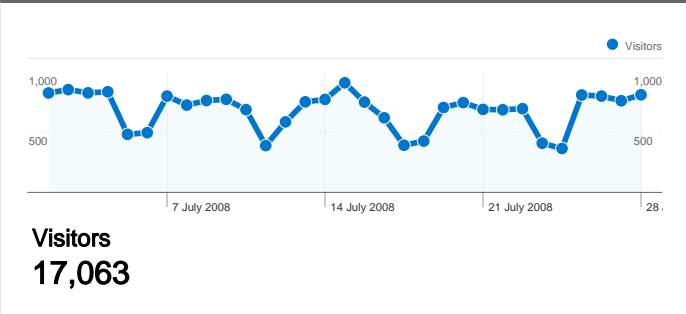

**Site Usage**

**23,527** Visits

**45.34%** Bounce Rate

**73,906** Page Views

**00:02:13** Avg. Time on Site

**3.14** Pages/Visit

**56.68%** % New Visits

**Visitors Overview**

**17,063 people visited this site**

**23,527 Visits**

**17,063 Absolute Unique Visitors**

**73,906 Page Views**

**3.14 Average Page Views**

**00:02:13 Time on Site**

**45.34% Bounce Rate**

**56.71% New Visits**

All traffic sources sent a total of 23,527 visits

-  **15.45%** Direct Traffic
-  **8.53%** Referring Sites
-  **76.02%** Search Engines

## 23,527 visits used 14 browsers