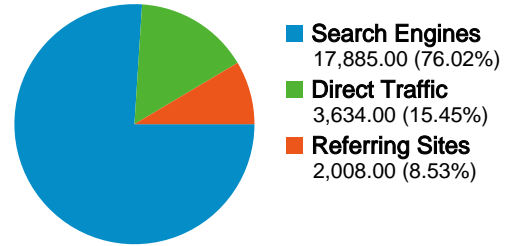

**Browsers**

Browser	Visits	% visits
Internet Explorer	20,573	87.44%
Firefox	2,370	10.07%
Safari	396	1.68%
Mozilla	84	0.36%
Opera	69	0.29%

**Search Engines**

Source	Visits	% visits
google	14,214	79.47%
yahoo	1,021	5.71%
live	750	4.19%
search	607	3.39%
aol	503	2.81%

**17,063 people visited this site**

**23,527 Visits**

**17,063 Absolute Unique Visitors**

**73,906 Page Views**

**3.14 Average Page Views**

**00:02:13 Time on Site**

**45.34% Bounce Rate**

**56.71% New Visits**

All traffic sources sent a total of 23,527 visits

-  **15.45%** Direct Traffic
-  **8.53%** Referring Sites
-  **76.02%** Search Engines