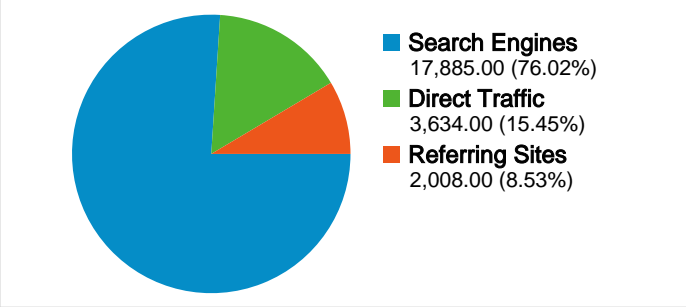

Traffic Sources Overview

Content by Title

Page Title	Page Views	% visits
Gosport Borough Council -	14,454	19.56%
Gosport Borough Council -	3,302	4.47%
Gosport Borough Council -	3,192	4.32%
Gosport Borough Council -	2,538	3.43%
Gosport Borough Council -	1,358	1.84%

Browsers

Browser	Visits	% visits
Internet Explorer	20,573	87.44%
Firefox	2,370	10.07%
Safari	396	1.68%
Mozilla	84	0.36%
Opera	69	0.29%

Search Engines

Source	Visits	% visits
google	14,214	79.47%
yahoo	1,021	5.71%
live	750	4.19%
search	607	3.39%
aol	503	2.81%